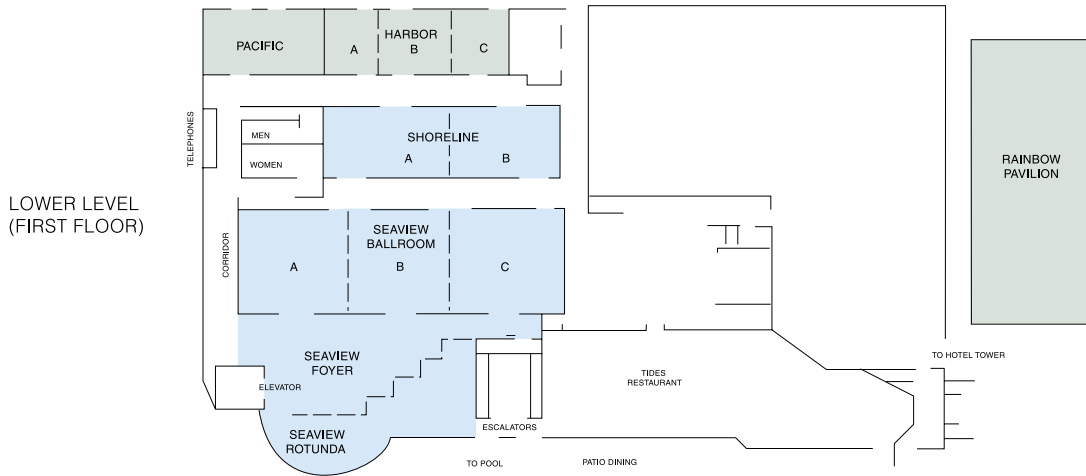

Hyatt Regency Long Beach

DIRECTIONS

From LAX: Take 405 South to 710 South. Follow signs to Convention Center / Shoreline Drive. Turn left on Pine. From Orange County / John Wayne Airport: Take 405 North to 710 South. Follow signs to Convention Center / Shoreline Drive. Turn left on Pine. From Long Beach Airport: Exit right on Lakewood Blvd. Turn right on Spring St. to 405 North, then to 710 South. Follow signs to Convention Center. Turn left on Pine Ave.

THIRD LEVEL (FOURTH FLOOR)